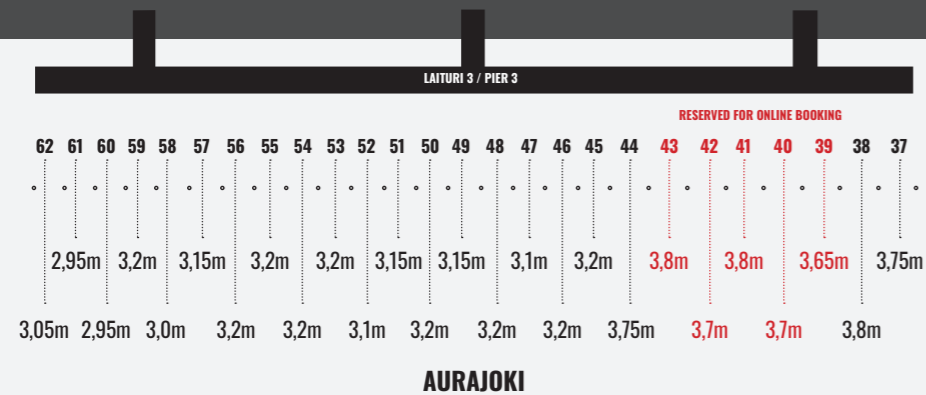

Läntinen Rantakatu

Harbour Office
WC - INFO - CAFE

RESTAURANT
NOOA

TERRACE
2H
BOAT PARKING
FOR RESTAURANT
VISITORS