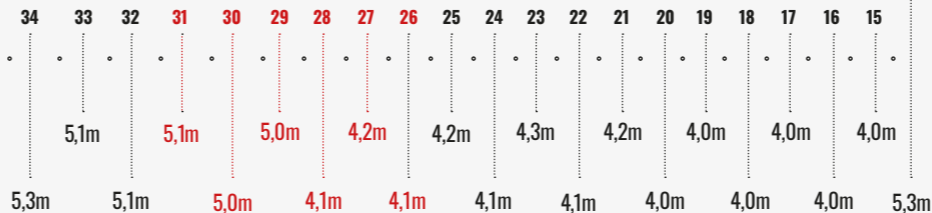

AURAJOKI

TERRACE
2H
BOAT PARKING
FOR RESTAURANT
VISITORS

LAITURI 2 / PIER 2

RESERVED FOR ONLINE BOOKING

AURAJOKI

15.1

14.1

5,15m

5,15m

LAITURI 1 / PIER 1

RESERVED FOR ONLINE BOOKING

AURAJOKI